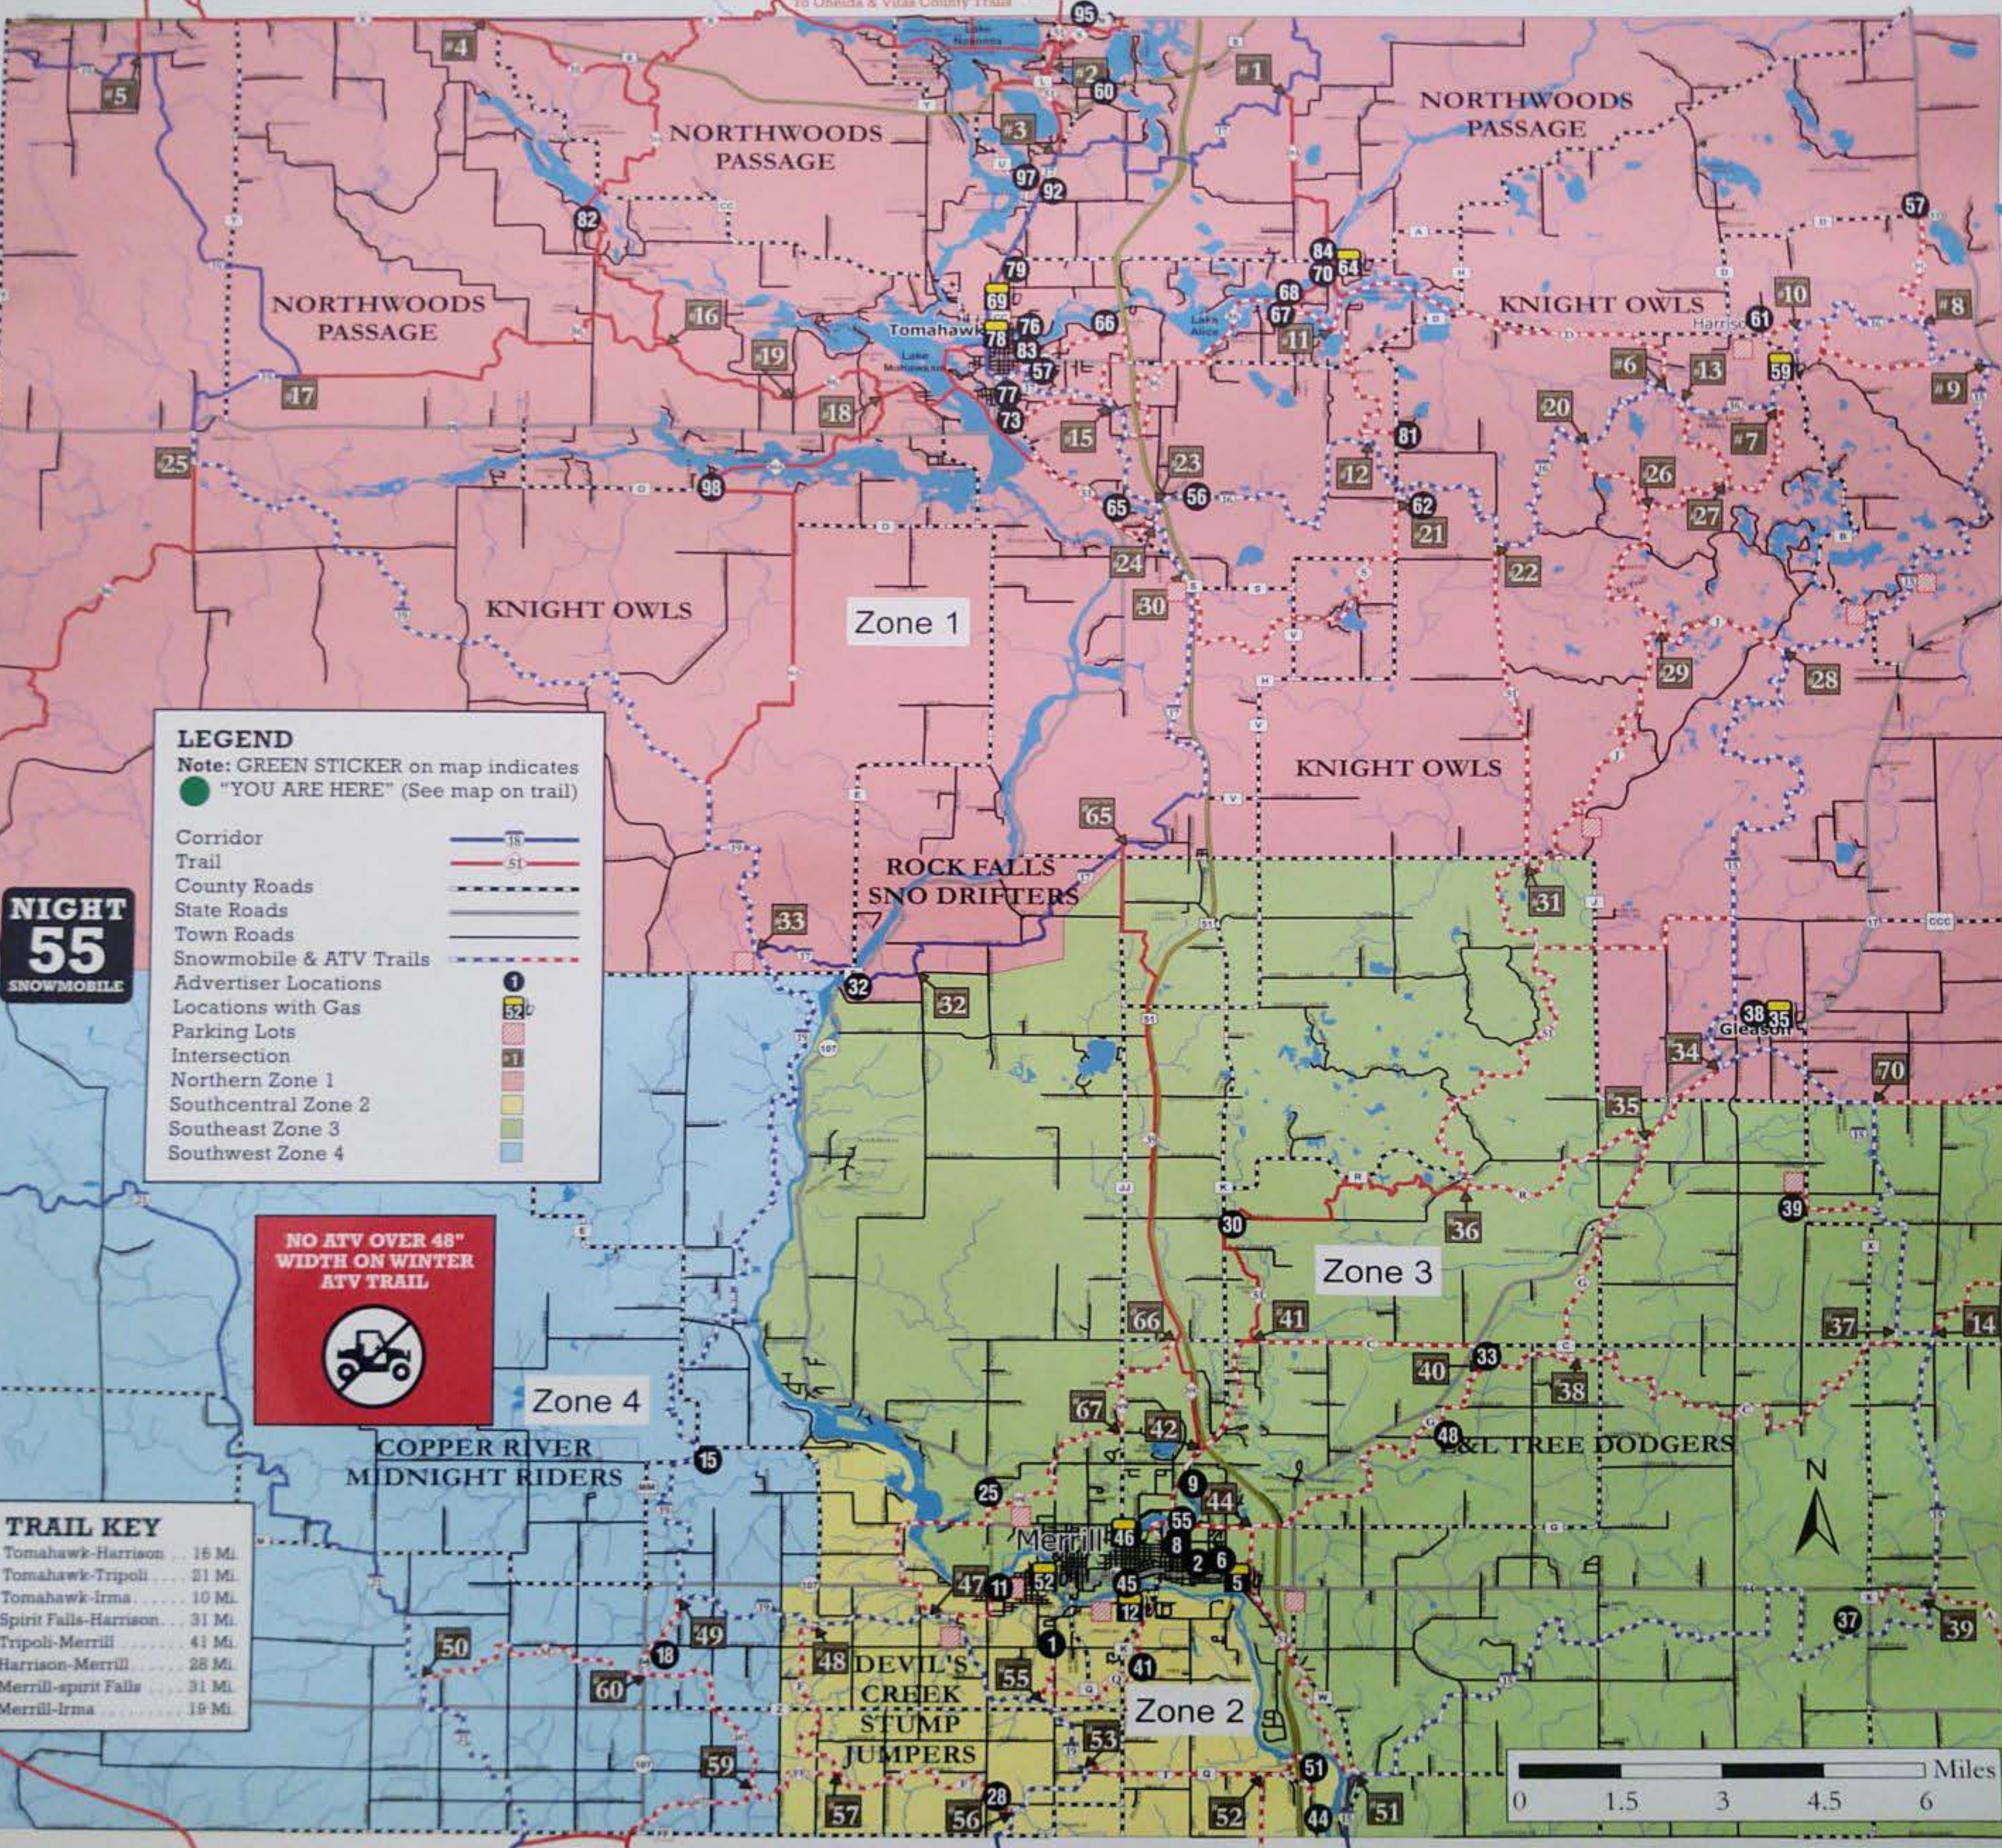

To Oneida & Vilas County trails

To Price & Taylor County Trails

To Taylor County Trails

To Taylor County Trails

To Oneida & Taylor County Trails

To Langlade County Trails

To Langlade County Trails

LEGEND

Note: GREEN STICKER on map indicates "YOU ARE HERE" (See map on trail)

- Corridor
- Trail
- County Roads
- State Roads
- Town Roads
- Snowmobile & ATV Trails
- Advertiser Locations
- Locations with Gas
- Parking Lots
- Intersection
- Northern Zone 1
- Southcentral Zone 2
- Southeast Zone 3
- Southwest Zone 4

NIGHT 55
SNOWMOBILE

NO ATV OVER 48" WIDTH ON WINTER ATV TRAIL

TRAIL KEY

- Tomahawk-Harrison ... 16 Mi.
- Tomahawk-Tripoli ... 31 Mi.
- Tomahawk-Irma ... 10 Mi.
- Spirit Falls-Harrison ... 31 Mi.
- Tripoli-Merrill ... 41 Mi.
- Harrison-Merrill ... 28 Mi.
- Merrill-Spirit Falls ... 31 Mi.
- Merrill-Irma ... 19 Mi.